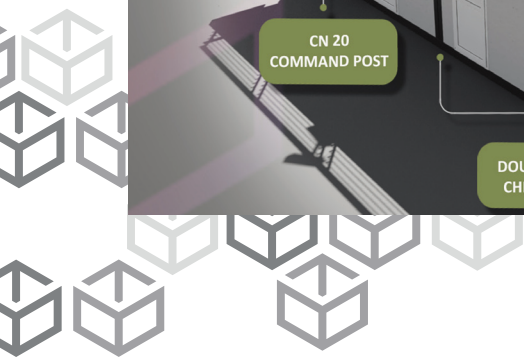

CN Deployable Checkpoint

Deployable multifunctional & modular solution.

Can be easily deployed and setted up in any climate and risk environment.

The system can generate its own power need and provide the suitable protection level to different threat levels.

The fit out can be medical, civilian or any other function.

The units can be delivered fully equipped with surveillance systems on the checkpoint as well with perimeter protection systems.

CONTINEST® SPACE TO GO