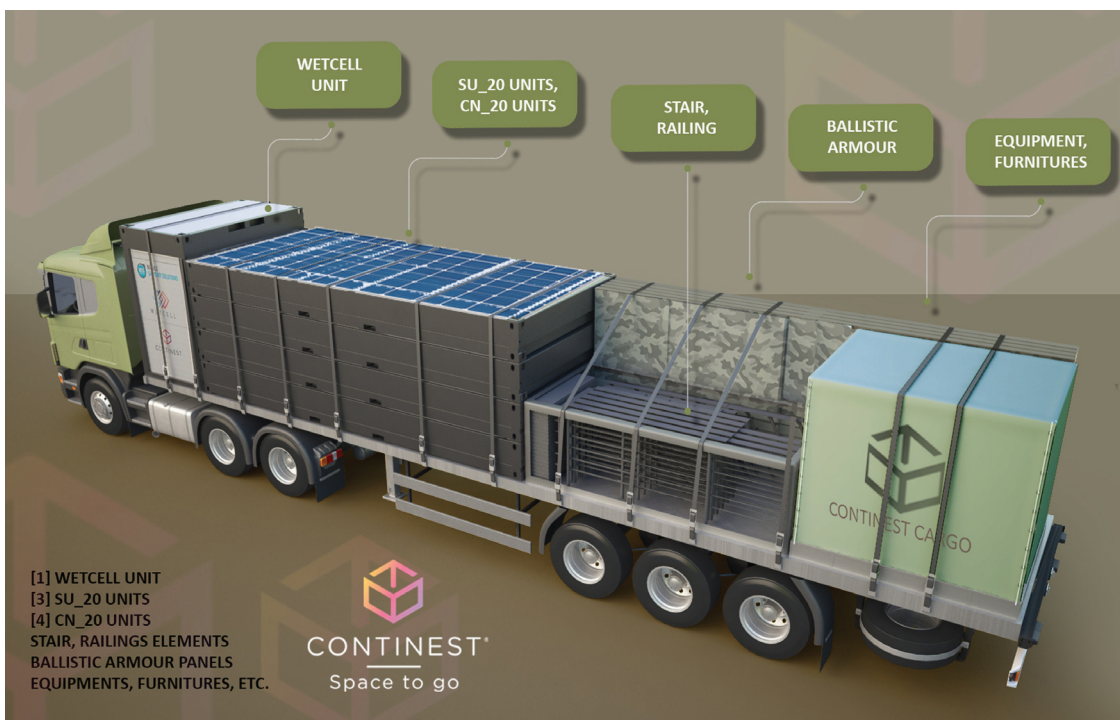

CN Deployable Checkpoint

Deployable multifunctional & modular solution.

Can be easily deployed and setted up in any climate and risk environment.

The system can generate its own power need and provide the suitable protection level to different threat levels.

The fit out can be medical, civilian or any other function.

The units can be delivered fully equipped with surveillance systems on the checkpoint as well with perimeter protection systems.

CONTINEST® SPACE TO GO